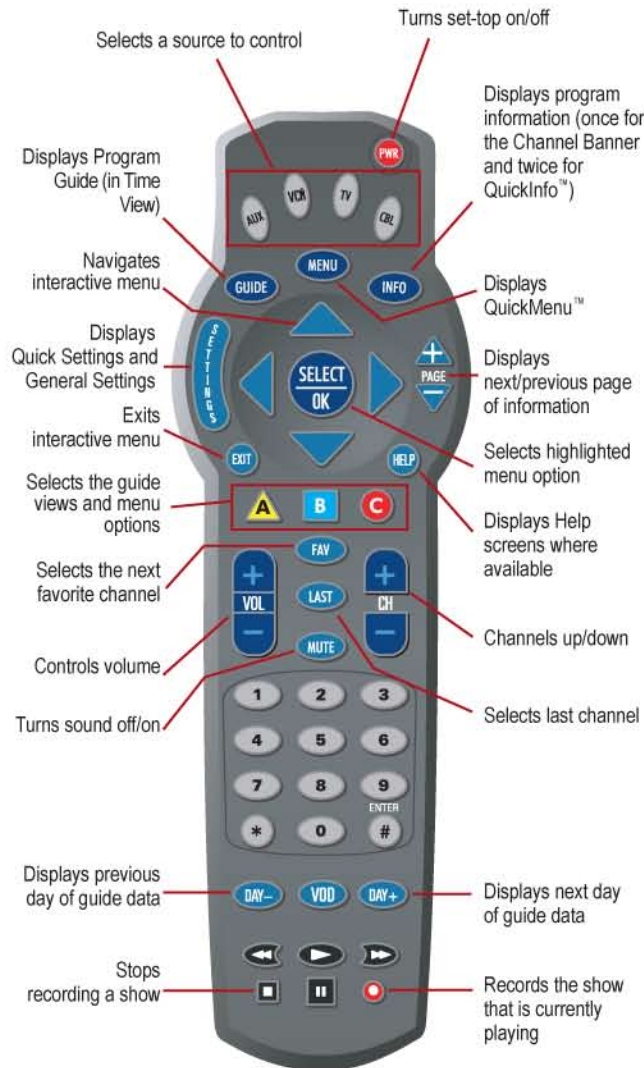

SELCO VOD Categories

- Movies on Demand
- Free Movies on Demand
- Premiums on Demand
- Kids on Demand
- Home & Style on Demand
- Entertainment on Demand
- Sports on Demand
- News & Information on Demand
- Music on Demand
- Shrewsbury on Demand
- Mature on Demand
- Adult on Demand

Save a Bundle with SELCO

Save a **Bundle** with SELCO

Value Pack - $99.95/mo*

SELCO Telephone, Digital Cable & TownISP Direct Connect Internet

Phone + Internet + Cable = Savings

Super Pack - $119.95/mo*

SELCO Telephone, Digital Cable & TownISP Standard Internet 8 Mbps, **PLUS** Norton AntiVirus

508-841-8500

* Plus monthly telephone taxes & fees.

SHREWSBURY ELECTRIC AND CABLE OPERATIONS
100 MAPLE AVENUE
SHREWSBURY, MA 01545

Your Remote Control

Note: Your remote may appear different.

SELCO VIDEO ON DEMAND

Quick Tips Guide

PASSPORT®